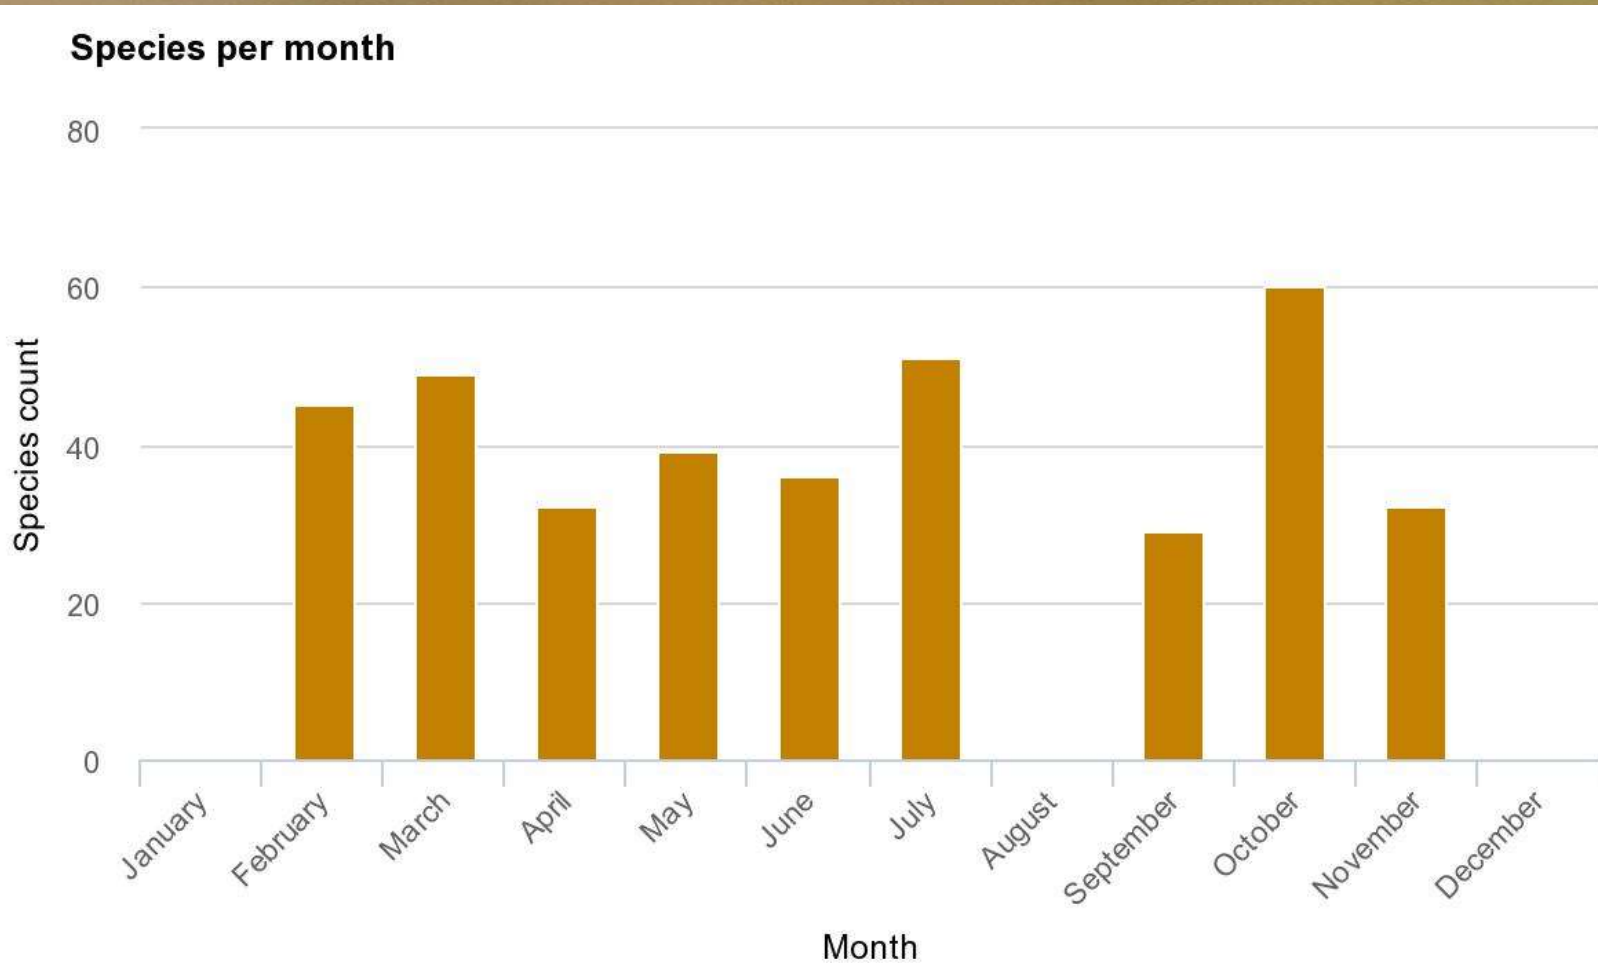

# U3A Bird Watching Group

2019 Visits & Sightings

Date	Location	Sightings	Members
12 <sup>th</sup> Feb	Pennington Flash	45	10
12 <sup>th</sup> Mar	Martin Mere WWT	51	9
9 <sup>th</sup> Apr	Marbury Country Park	32	7
14 <sup>th</sup> May	Woolston Eyes	39	9
11 <sup>th</sup> June	Lunt Meadows LWT	37	5
9 <sup>th</sup> July	Burton Mere RSPB	51	5
10 <sup>th</sup> Sept	Marsh Side RSPB	30 (+1)	12
8 <sup>th</sup> Oct	Martin Mere WWT	42	11
22 <sup>nd</sup> Oct	Leighton Moss RSPB	46	6
12 <sup>th</sup> Nov	Mere Sands Wood LWT	33	10
10 <sup>th</sup> Dec	<i>(Visit Cancelled)</i>		

# Summary

- Total species recorded in the year = 103 (+3)
- Total species recorded in 2018 = 102 (+2)
- A total of 18 members attended one or more visits in 2019 (2018 – 17 members)

# Number of species per month in 2019

# Map of 2019 visit locations