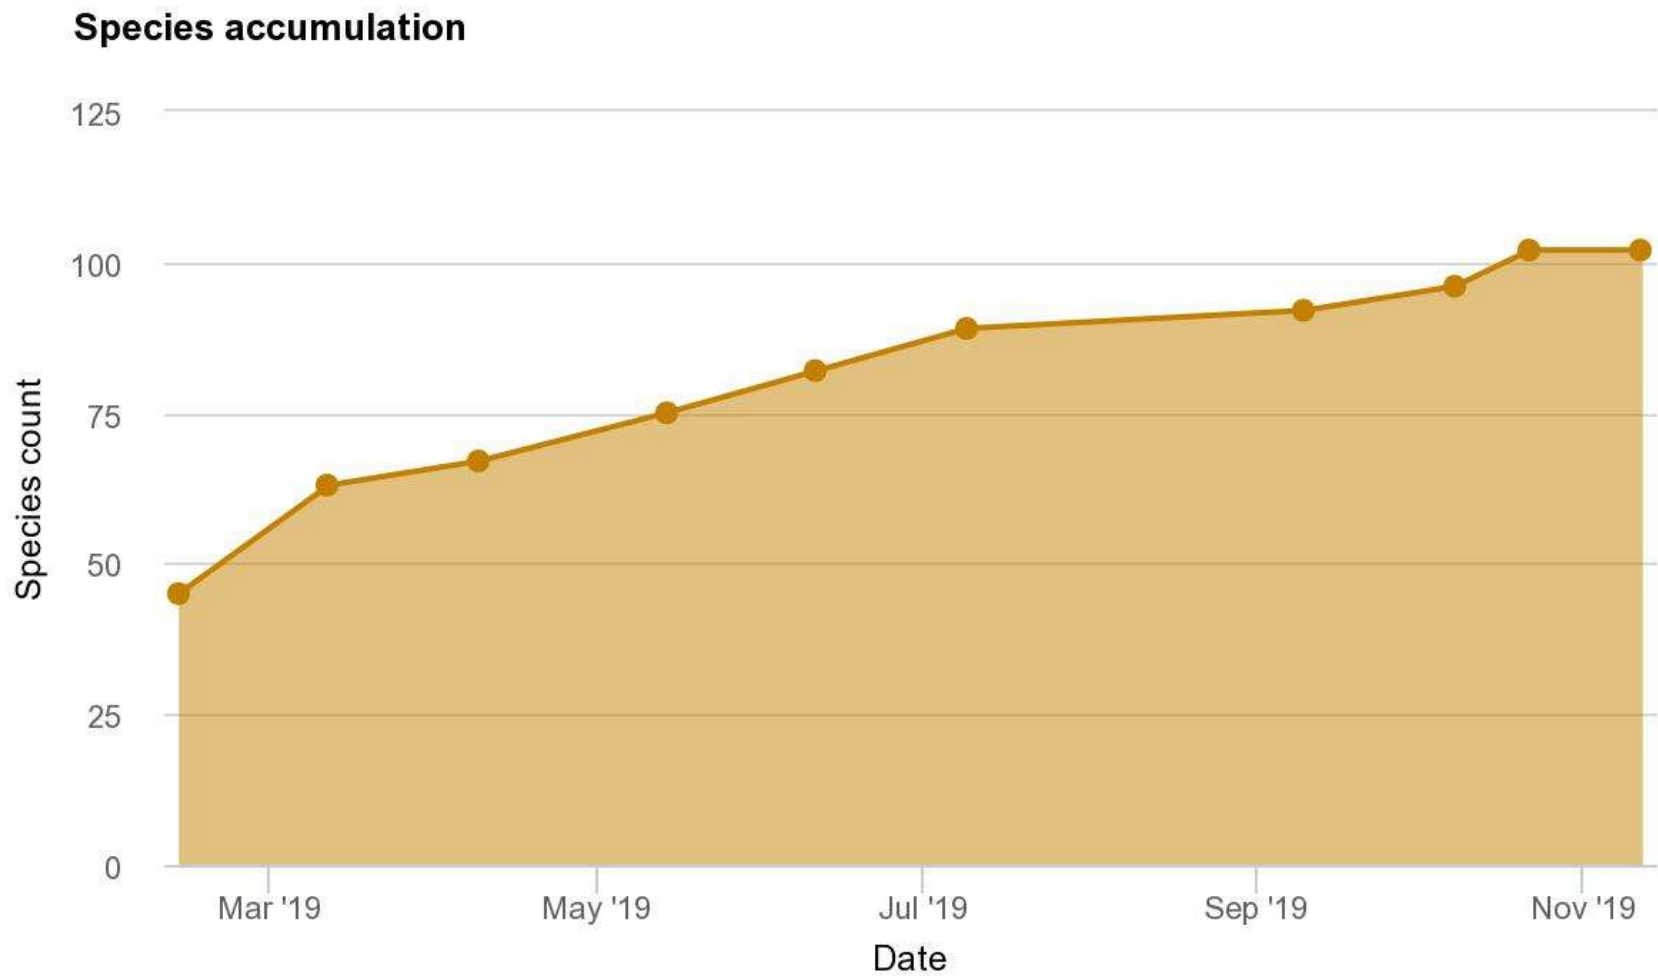

# U3A Bird Watching Group

2019 Visits & Sightings

Date	Location	Sightings	Members
12 <sup>th</sup> Feb	Pennington Flash	45	10
12 <sup>th</sup> Mar	Martin Mere WWT	51	9
9 <sup>th</sup> Apr	Marbury Country Park	32	7
14 <sup>th</sup> May	Woolston Eyes	39	9
11 <sup>th</sup> June	Lunt Meadows LWT	37	5
9 <sup>th</sup> July	Burton Mere RSPB	51	5
10 <sup>th</sup> Sept	Marsh Side RSPB	30 (+1)	12
8 <sup>th</sup> Oct	Martin Mere WWT	42	11
22 <sup>nd</sup> Oct	Leighton Moss RSPB	46	6
12 <sup>th</sup> Nov	Mere Sands Wood LWT	33	10
10 <sup>th</sup> Dec	<i>(Visit Cancelled)</i>		

# Summary

- Total species recorded in the year = 103 (+3)
- Total species recorded in 2018 = 102 (+2)
- A total of 18 members attended one or more visits in 2019 (2018 – 17 members)

# Number of species per month in 2019

# Map of 2019 visit locations